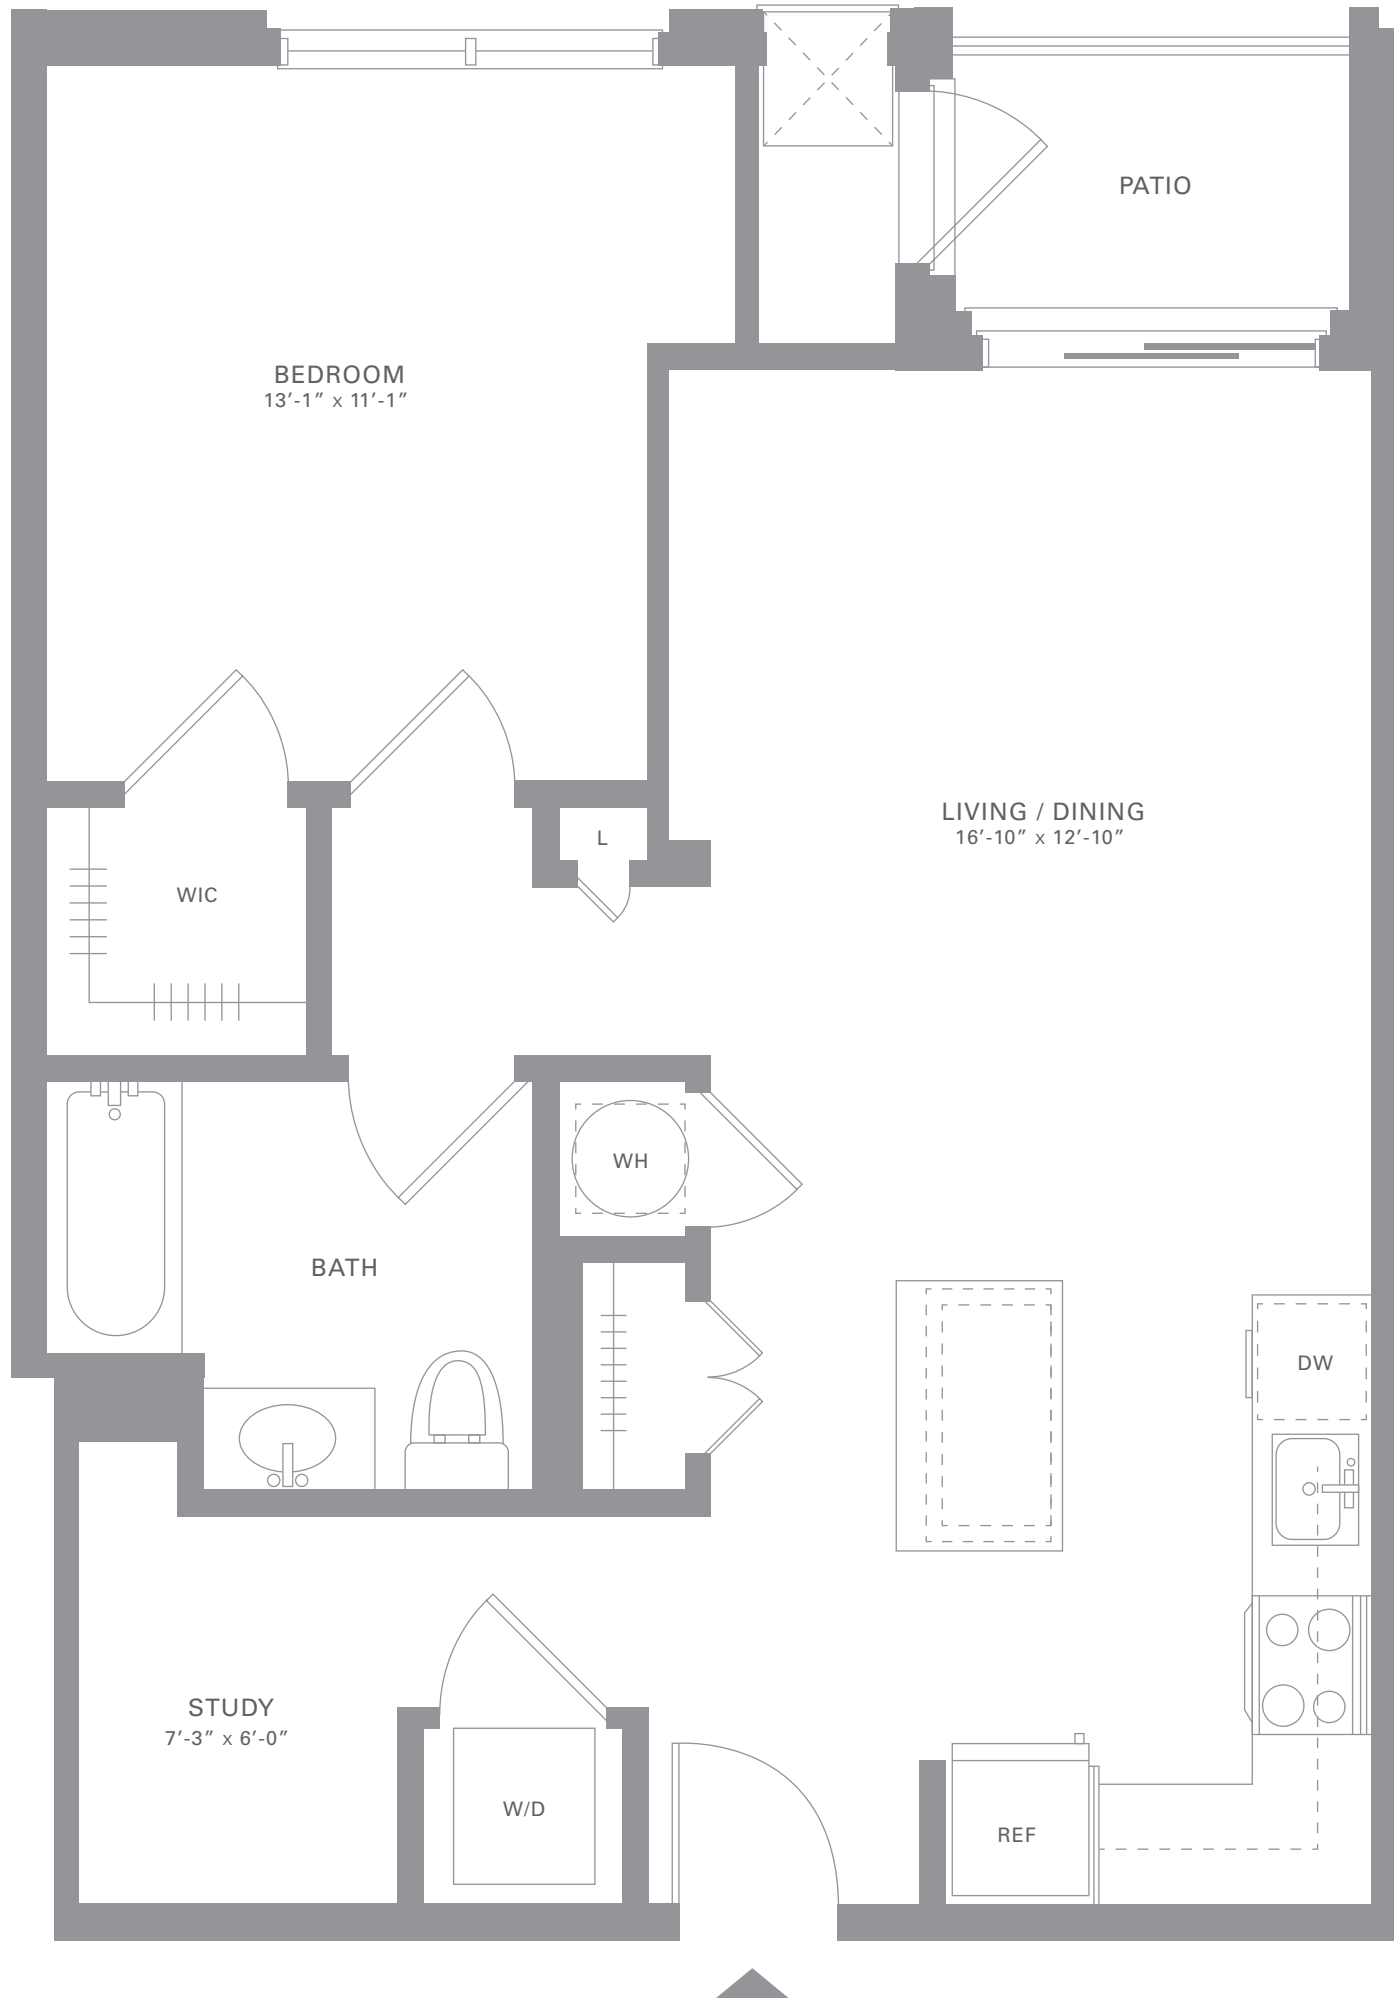

RESIDENCE E-A

1 BEDROOM | 1 BATHROOM | STUDY | PATIO
811 SQ. FT.

NOTES: _____

856.429.3600 | EVANSMILLNJ.COM | 1350 BRACE RD, CHERRY HILL, NJ 08034

All dimensions are approximate and subject to normal construction variances and tolerances. Plans may contain minor variations from floor to floor.