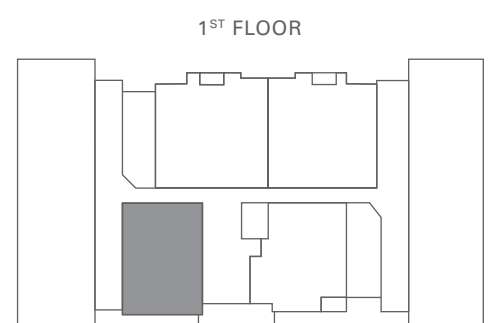

RESIDENCE E-A

1 BEDROOM | 1 BATHROOM | STUDY | PATIO
811 SQ. FT.

NOTES: _____

856.429.3600 | EVANSMILLNJ.COM | 1350 BRACE RD, CHERRY HILL, NJ 08034

All dimensions are approximate and subject to normal construction variances and tolerances. Plans may contain minor variations from floor to floor.